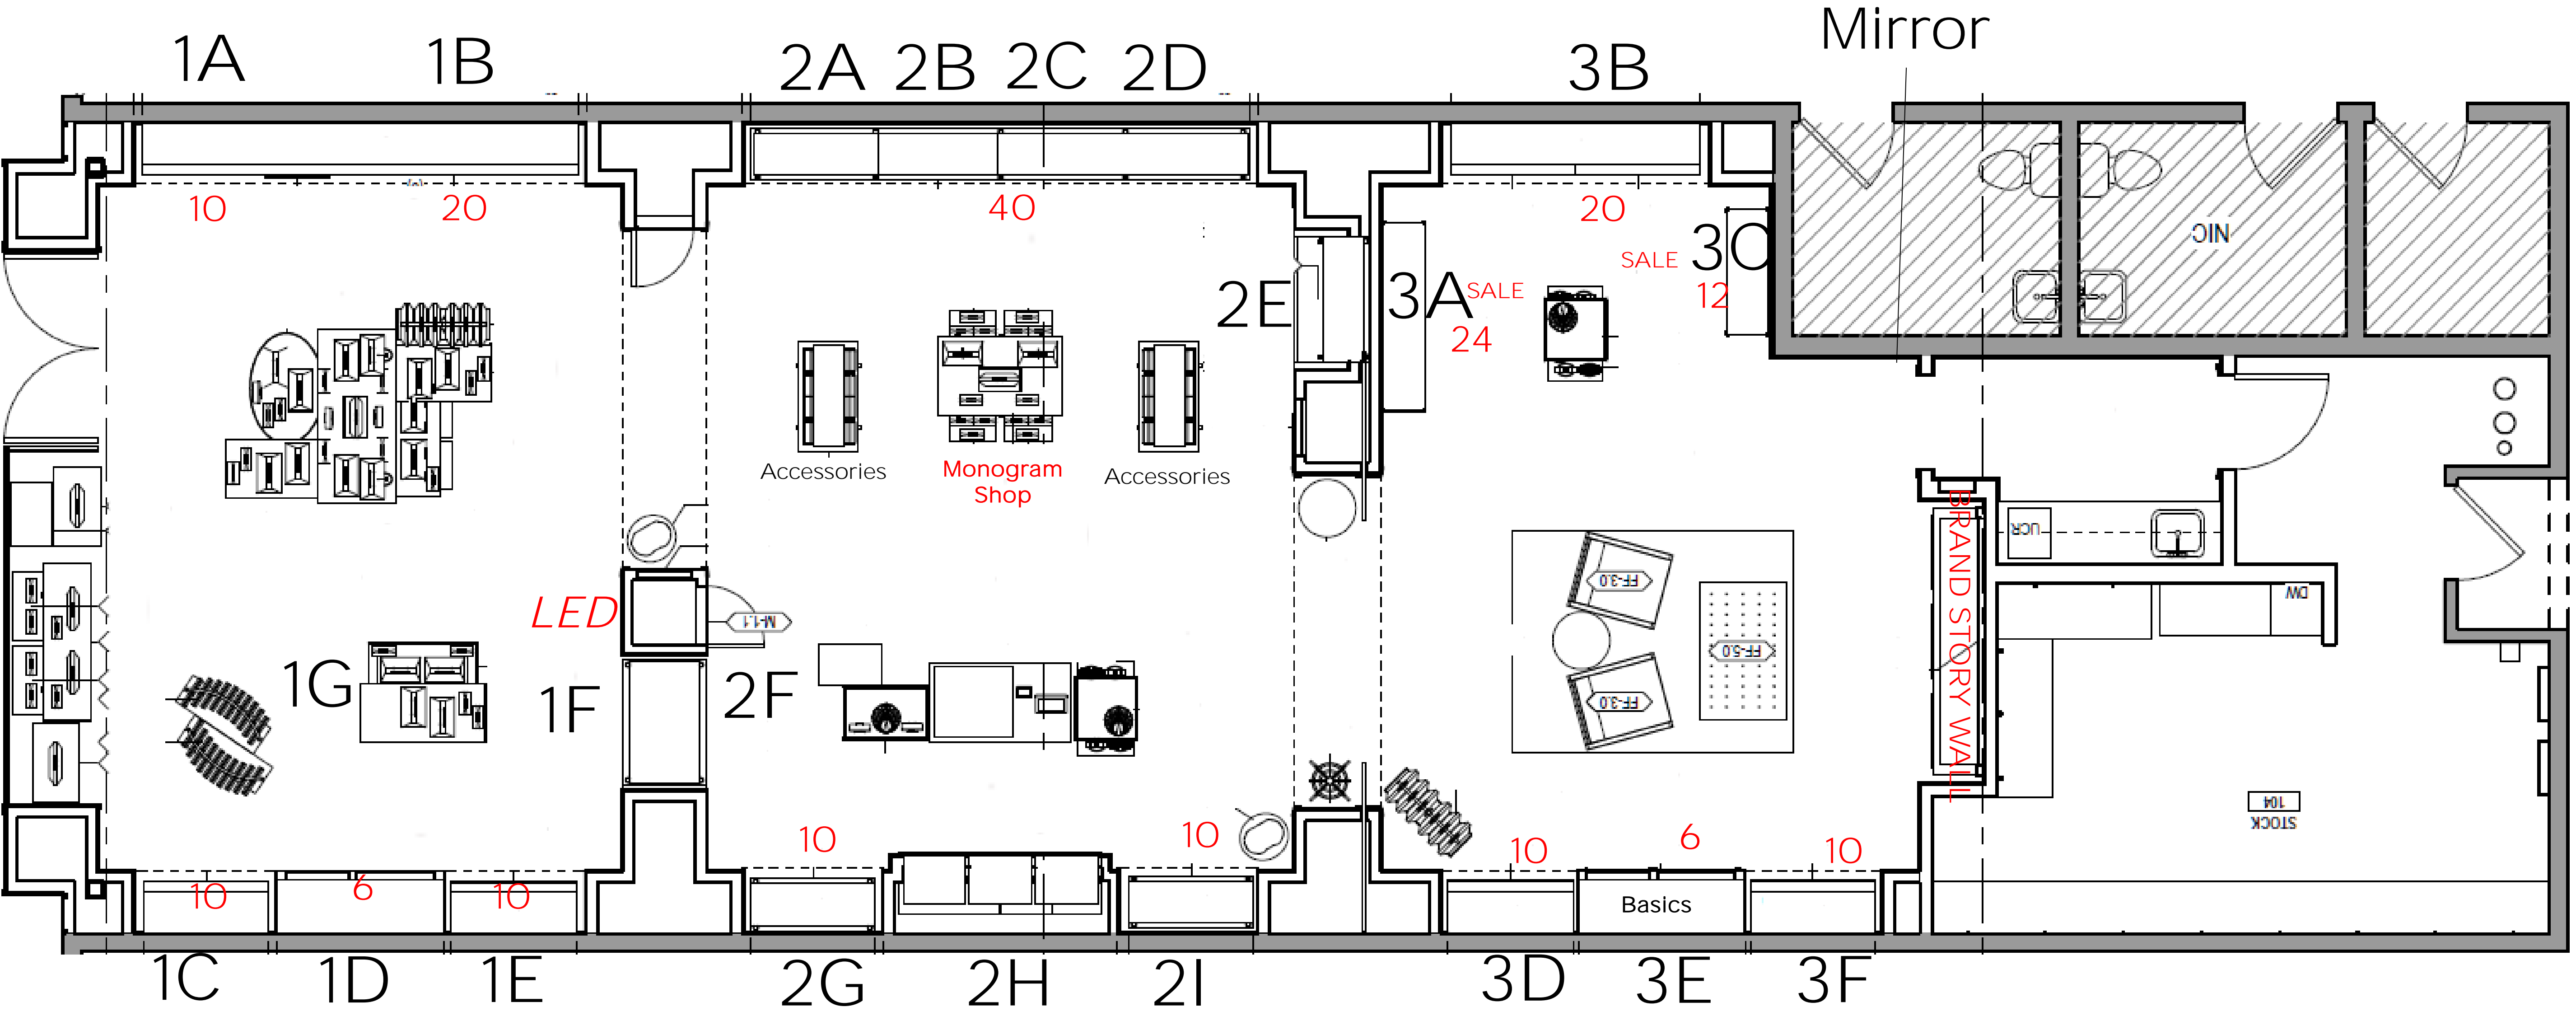

SOUTHPARK

MERCHANDISING CHANGE

2.25.2020

BRAHMIN

SouthPark Floor Plan

WINDOW

Jubilee Melbourne
Stardust Melbourne

Room 1

LED GRAPHIC

FRONT TABLE

Lilac Melbourne
Lila Whimsy
Stardust Hutchinson

Stardust Draper
Ivory Terrace

Section 1C

Multi Papaver
Caramel Lyla
Tobacco Douglas

Section 1D

Myrtle Melbourne
Myrtle Pizzelle
Myrtle Reseda