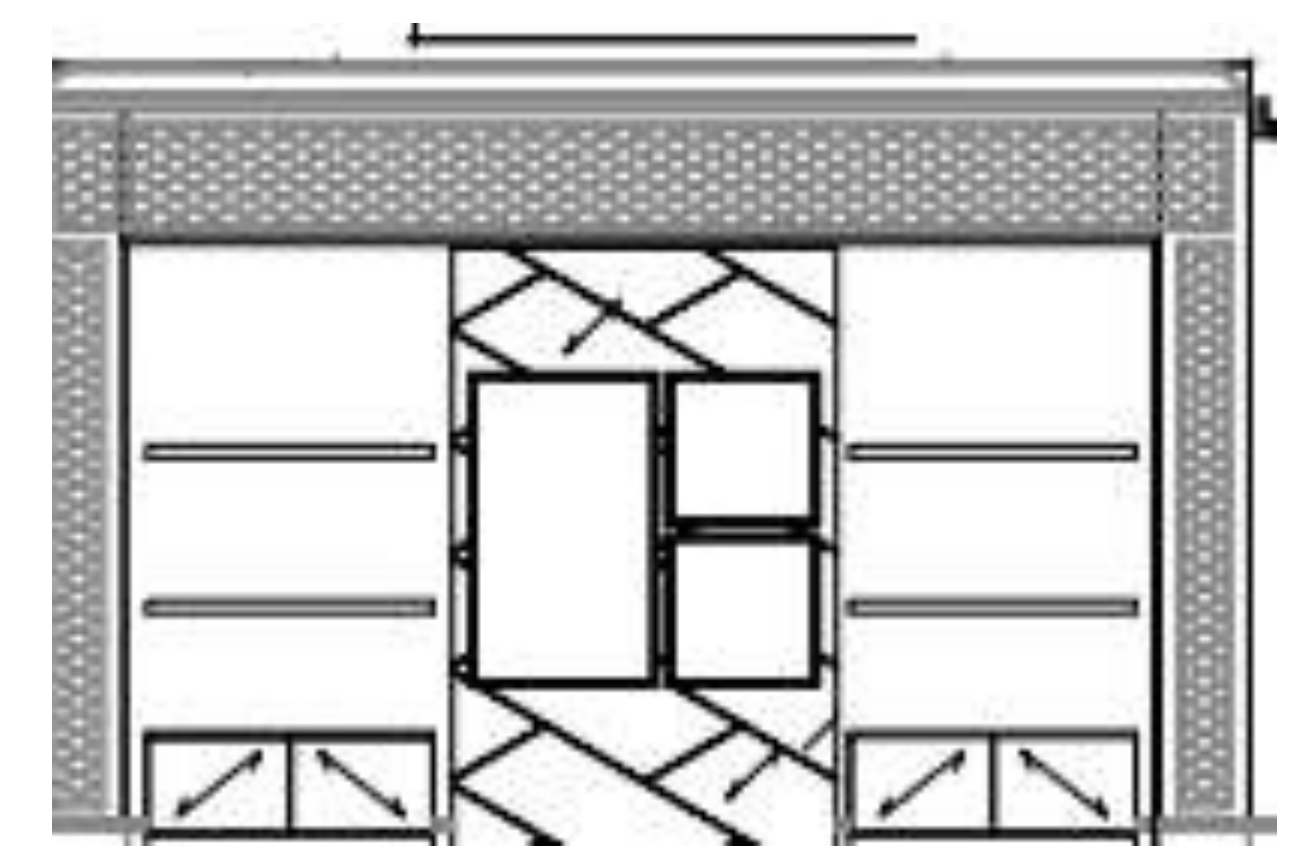

Section 1E
Prowl Ombre Melbourne